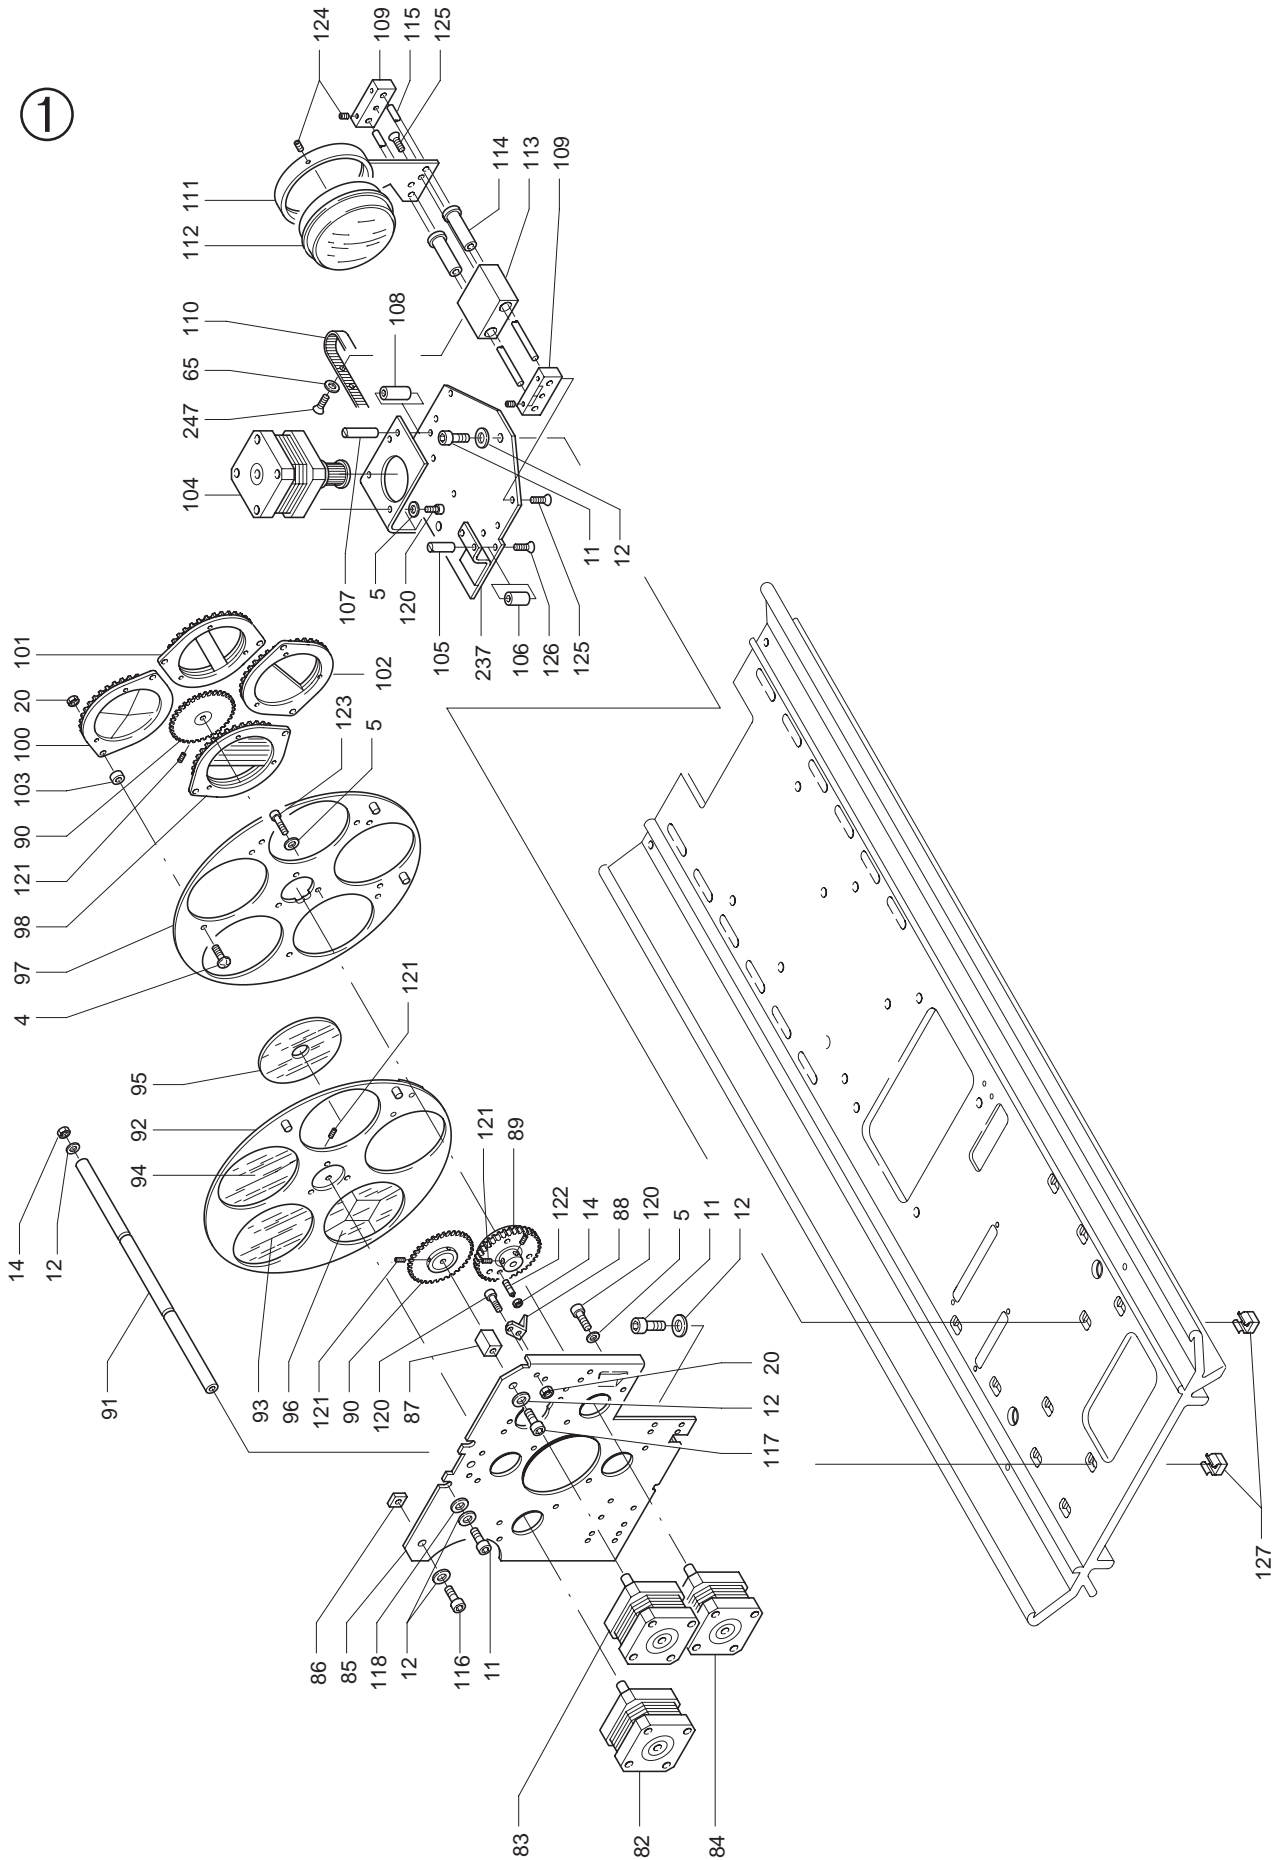

STAGE SCAN

Housing assembly

Prism / Frost assembly
Code 179031/801

STAGE SCAN

Focus assembly
Code 179008/801

STAGE SCAN

Color mixing assembly
Code 179020/801

2