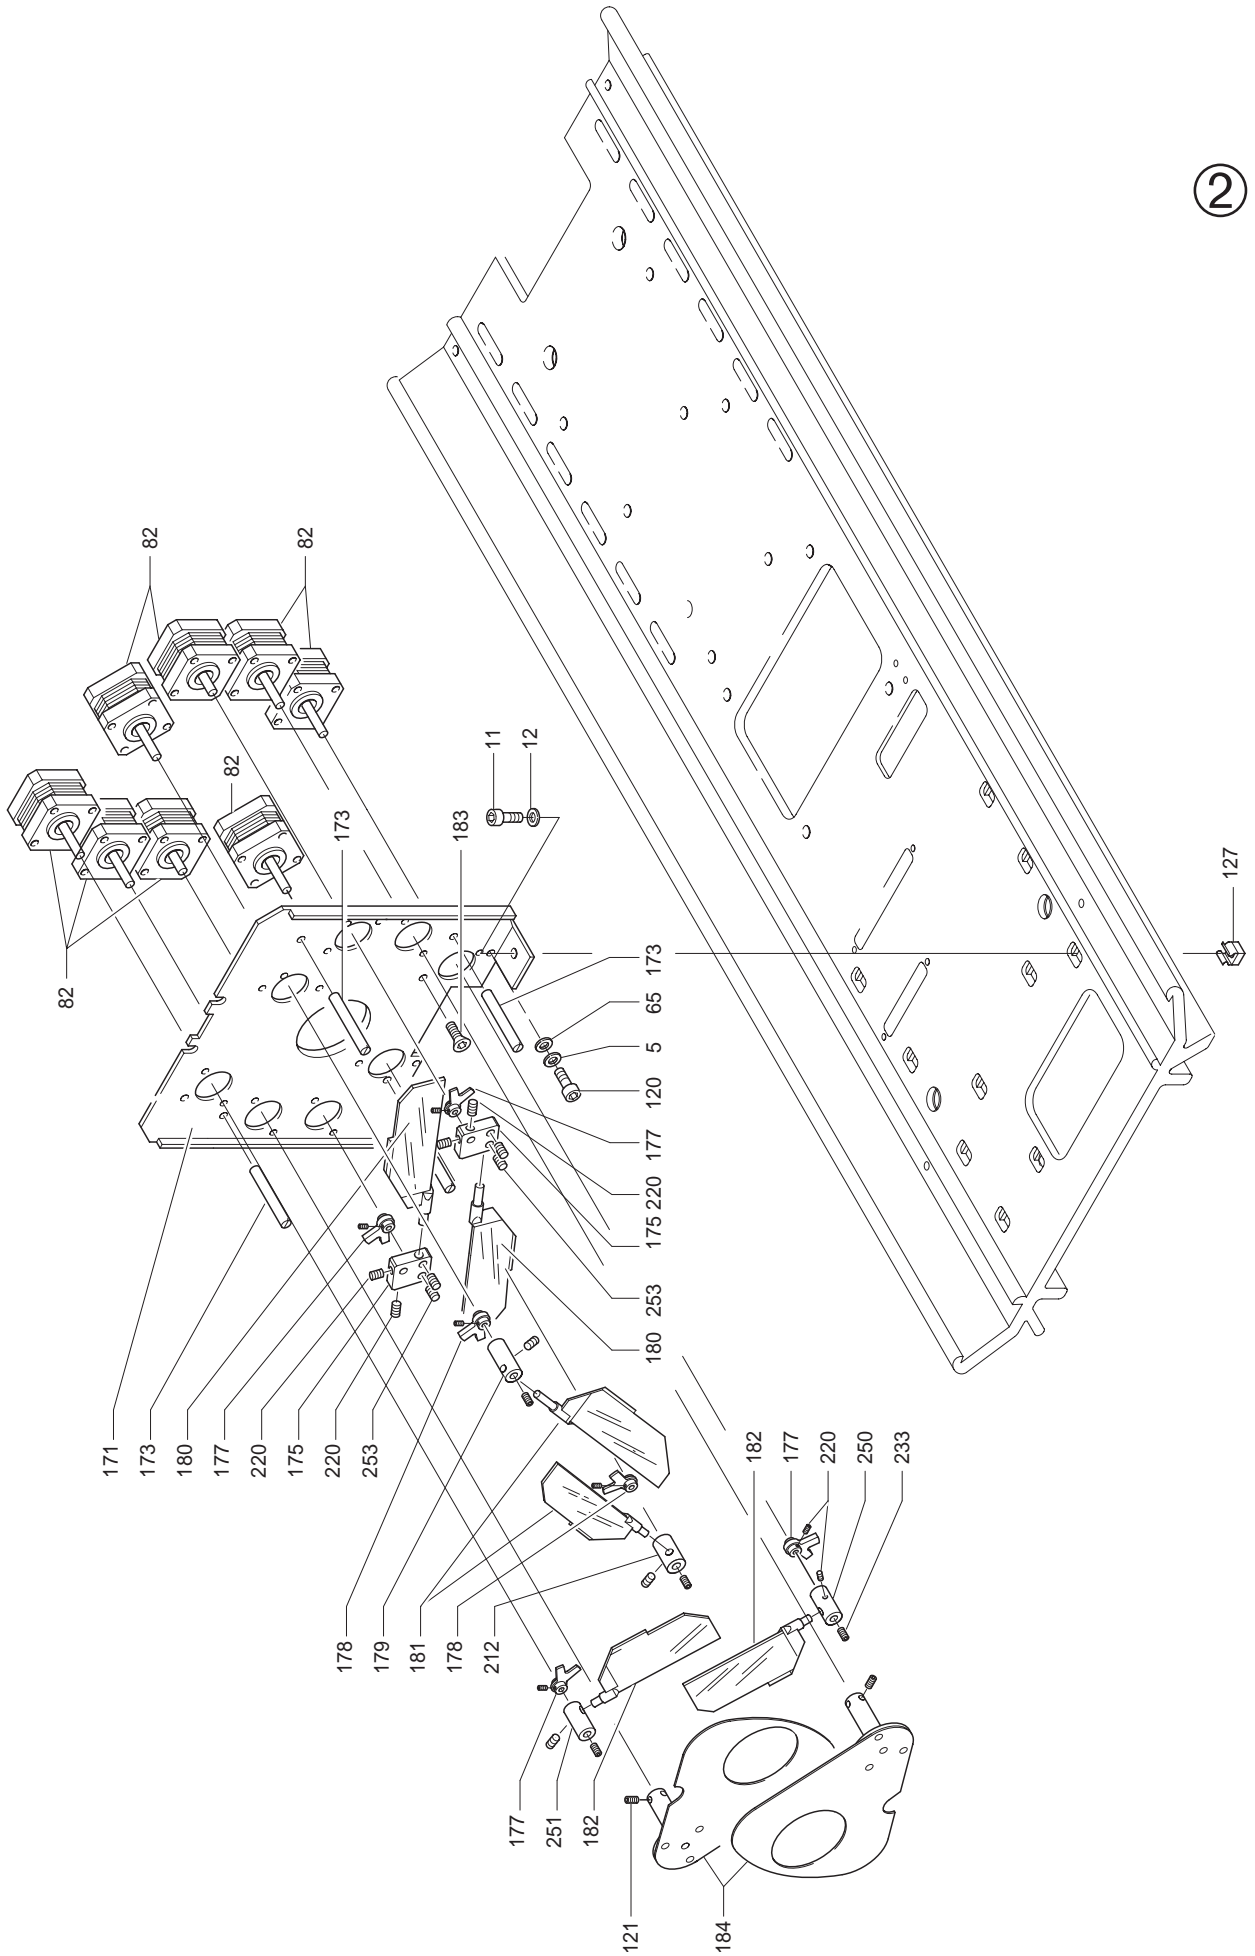

STAGE SCAN

Housing assembly

Prism / Frost assembly
Code 179031/801

STAGE SCAN

Focus assembly
Code 179008/801

STAGE SCAN

Color mixing assembly
Code 179020/801

2